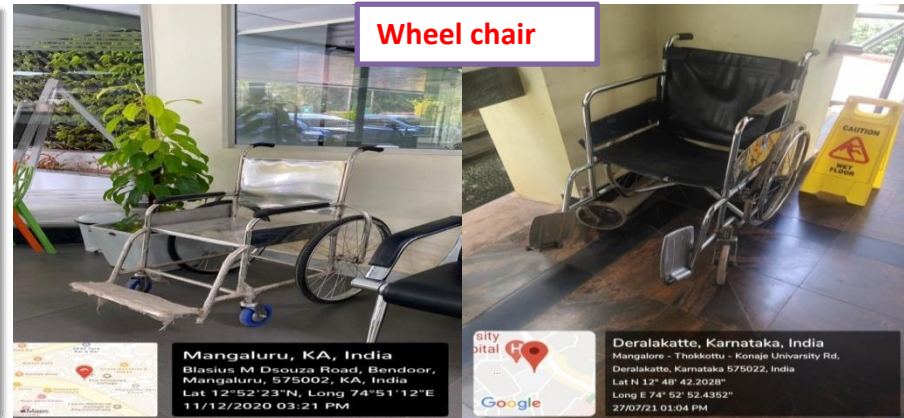

Mangaluru, KA, India
Blasius M Dsouza Road, Bendor,
Mangaluru, 575002, KA, India
Lat 12°52'23"N, Long 74°51'12"E
11/12/2020 03:21 PM

Deralakatte, Karnataka, India
Mangalore - Thokkottu - Konaje University Rd,
Deralakatte, Karnataka 575022, India
Lat N 12° 48' 42.2028°
Long E 74° 52' 52.4352°
27/07/21 01:04 PM